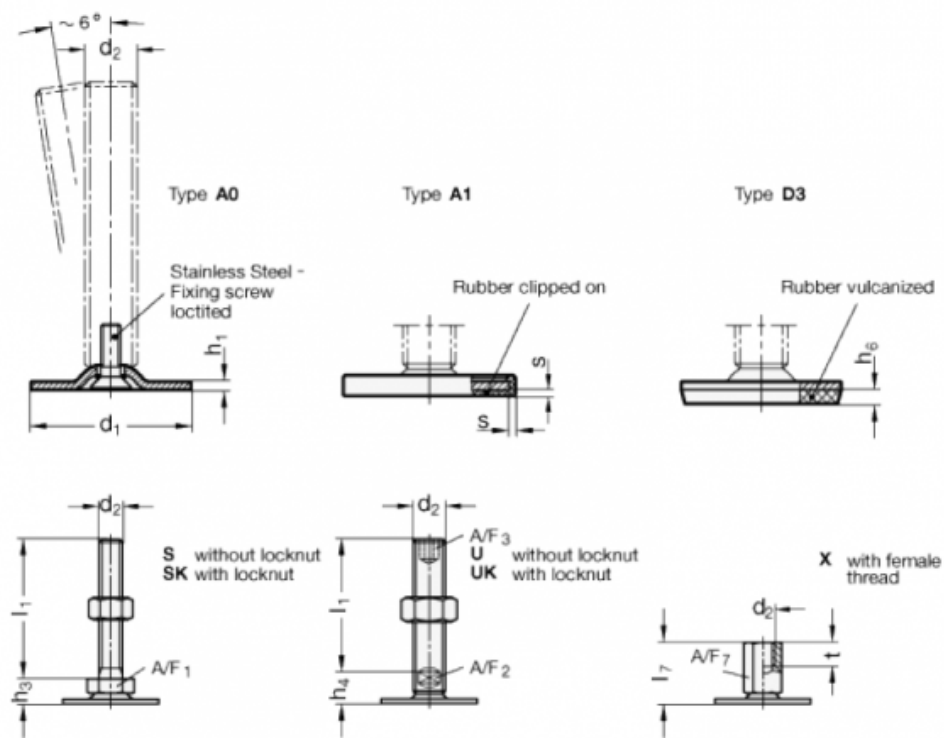

Article number: 204080M2045A0X

Description: E+G levelling foot
GN 40-80-M20-45-A0-X

Note: X With female thread, External hexagon

Measures

A/F7	=	27
d1	=	80
d2	=	M20
h1	=	3
h6	=	
l7	=	45
s	=	
t	=	20